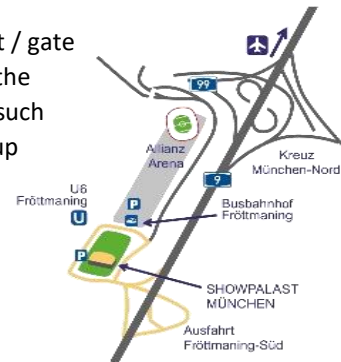

FACT SHEET SHOWPALAST MUNICH

From: 04.10.2022

ACCREDITATION OF GUESTS	At the main entrance, you can easily accredit your guests on arrival and then guide them via the main path to SHOWPALAST MUNICH.
ACROBATS PACKAGE	Thanks to our long-term cooperation during show operations, we have the best contacts to high-class acrobats and professional artists who are very familiar with the stage and technical conditions on site (e.g. flight acrobatics, straps, cloth, etc.). Furthermore, our acrobats offer the possibility to greet your guests with an artistic champagne reception with a sky bar in the foyer of the SHOWPALAST MUNICH. (1 to 3 chandeliers) We would be happy to advise you on further options and show act variants.
CATERING	The foyer or - as a special highlight - the stage of the theater can be used to cater for your guests. The backstage area behind the LED wall is available as a turn-over. Alternatively or in addition, you can use the outside area with food trucks or marketplaces for the catering of your guests on the spacious area around the SHOWPALAST MUNICH to create a culinary variety.
CLOAKROOM	There are two side niches (e.g. as a cloakroom) for up to 2,000 people available in the Showpalast-Foyer.
DELIVERY & SETUP	Delivery with trucks (up to 40 tons) via parking lot / gate on the Maria-Goeppert-Mayer-Straße (Street) in the backstage area. All rooms are at ground level, as such there arise no issues during the delivery and set-up during the event.
ELECTRICITY AVAILABILITY	
Event area	125 kW
Showpalast Backstage	100 kW
Foyer	50 kW
	<i>We will be happy to take care of a temporary solution for your event on demand.</i>

GUESTS ARRIVAL

Getting to SHOWPALAST MUNICH is possible by car, public transport and the organizer's bus shuttles to the main entrance.

Arrival description:

<https://www.cavalluna.com/en/showpalast-munich/plan-your-visit/>